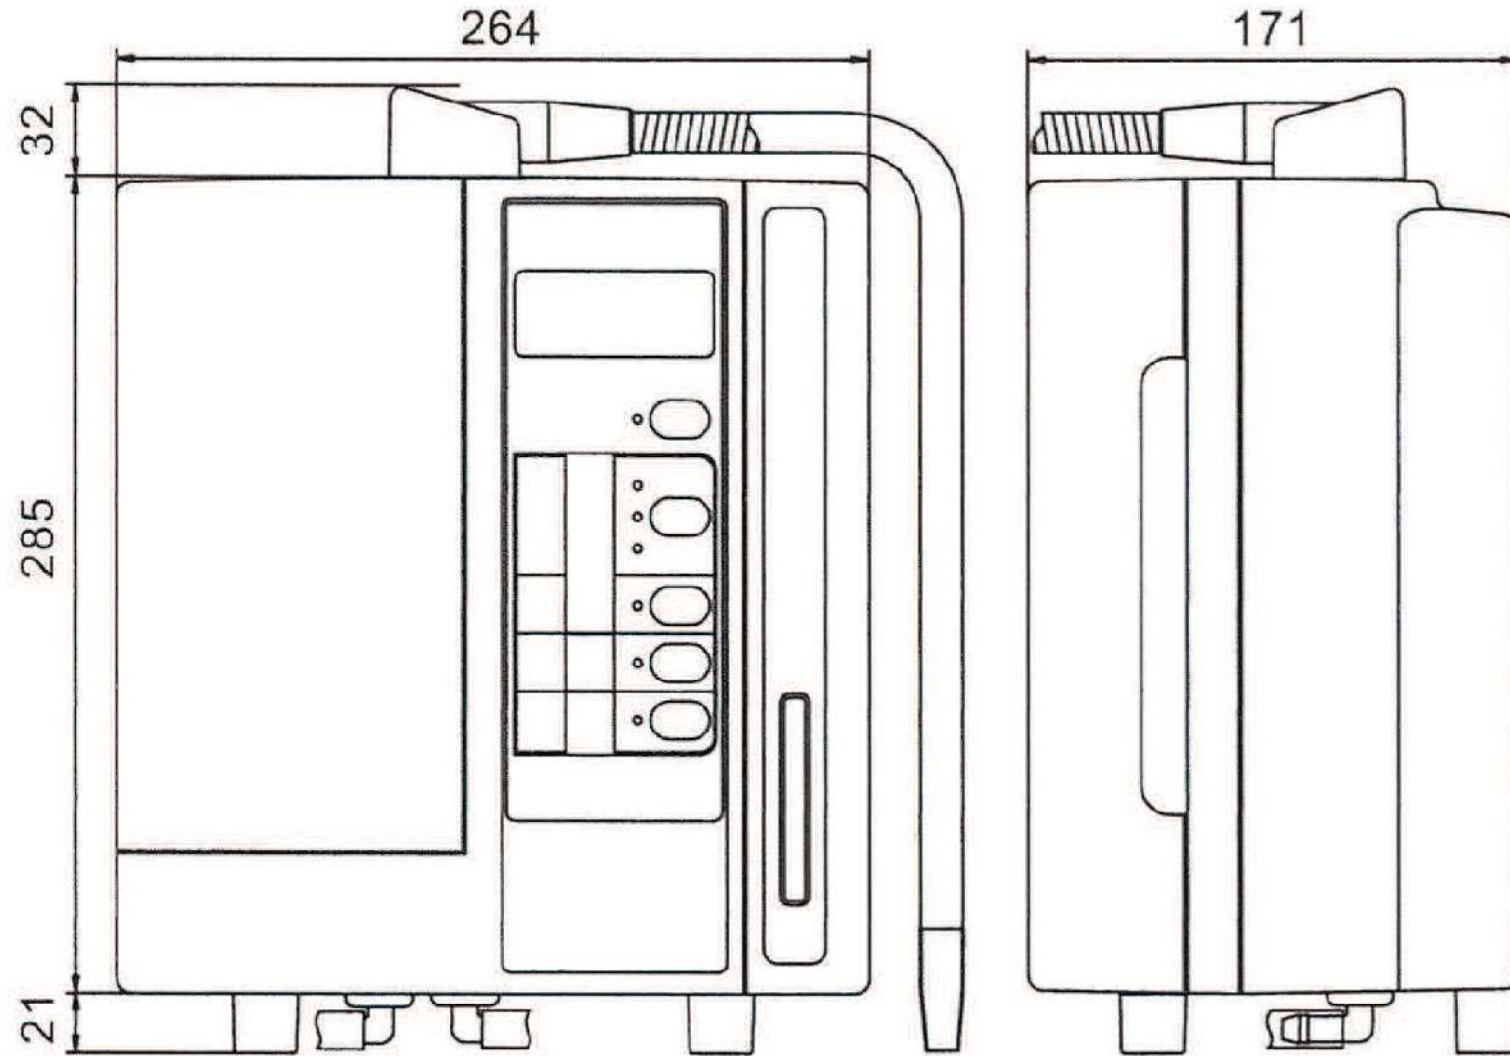

■ Scale drawing (mm) JrIV

Gross Weight : 5.3kg