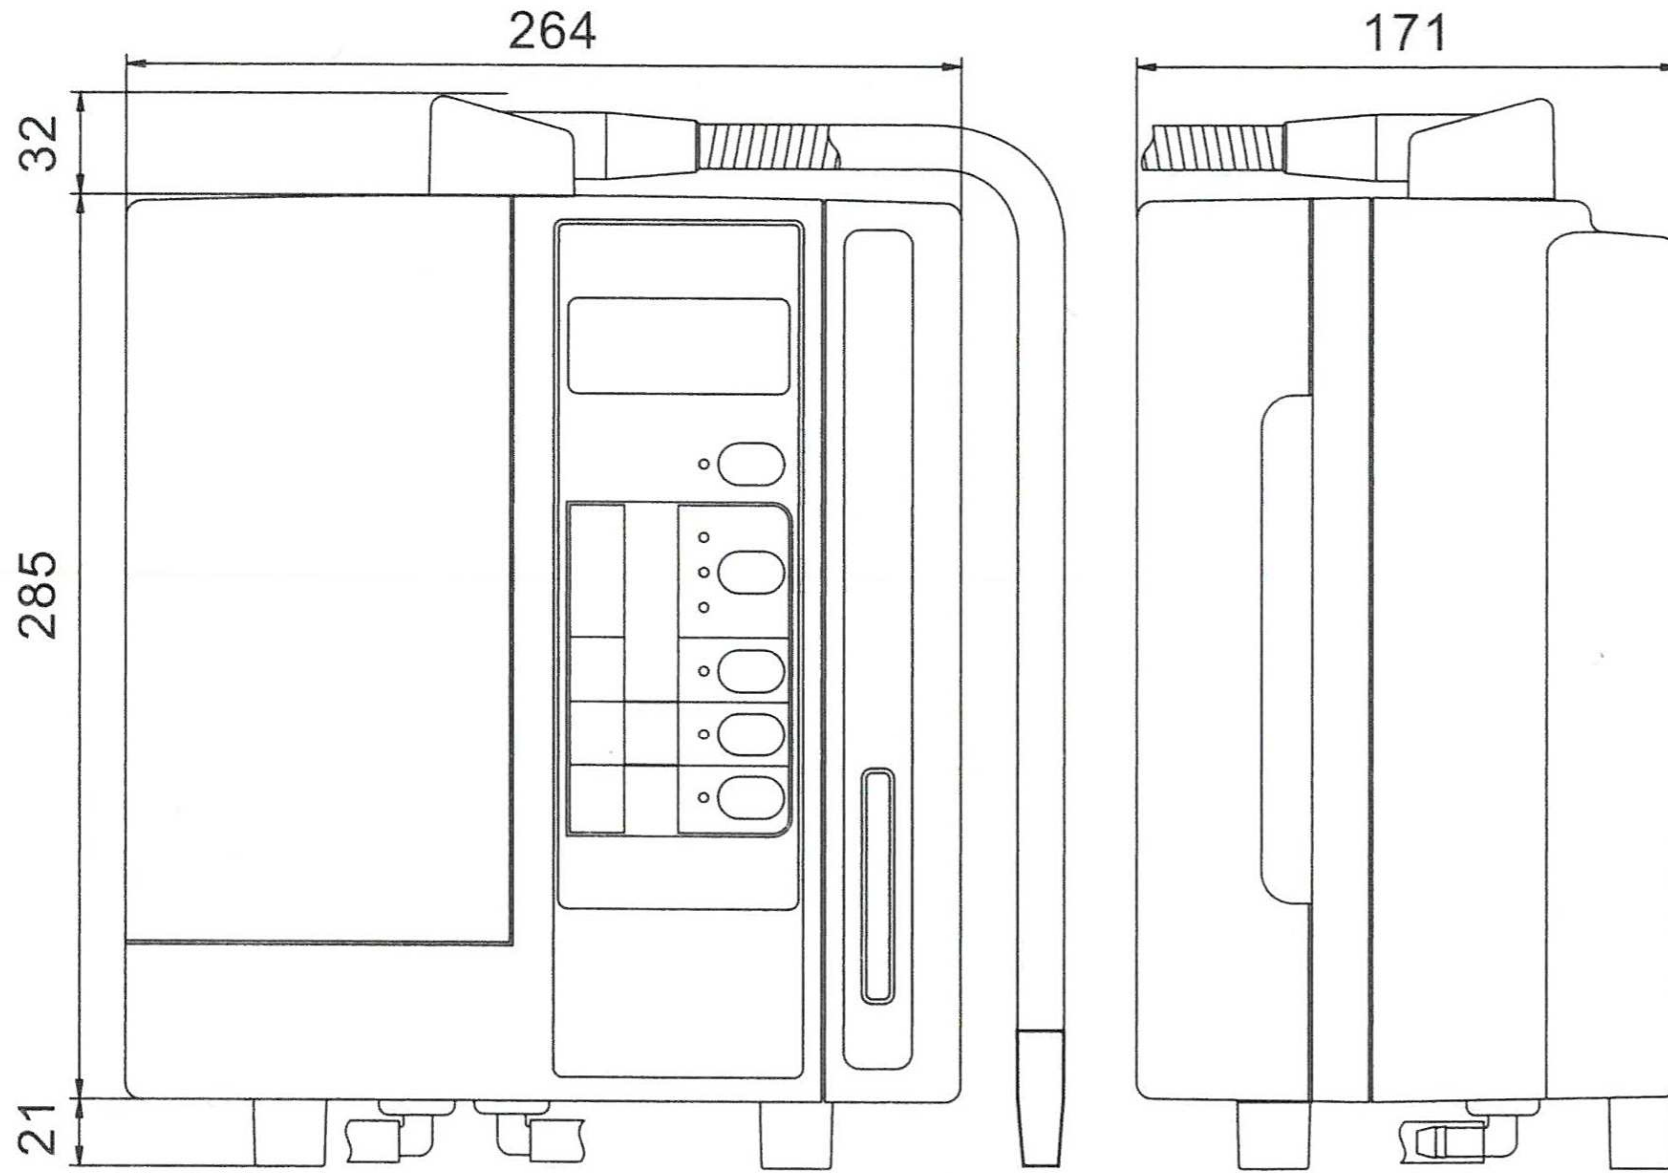

■ Scale drawing (mm)

Gross Weight : 6.3Kg