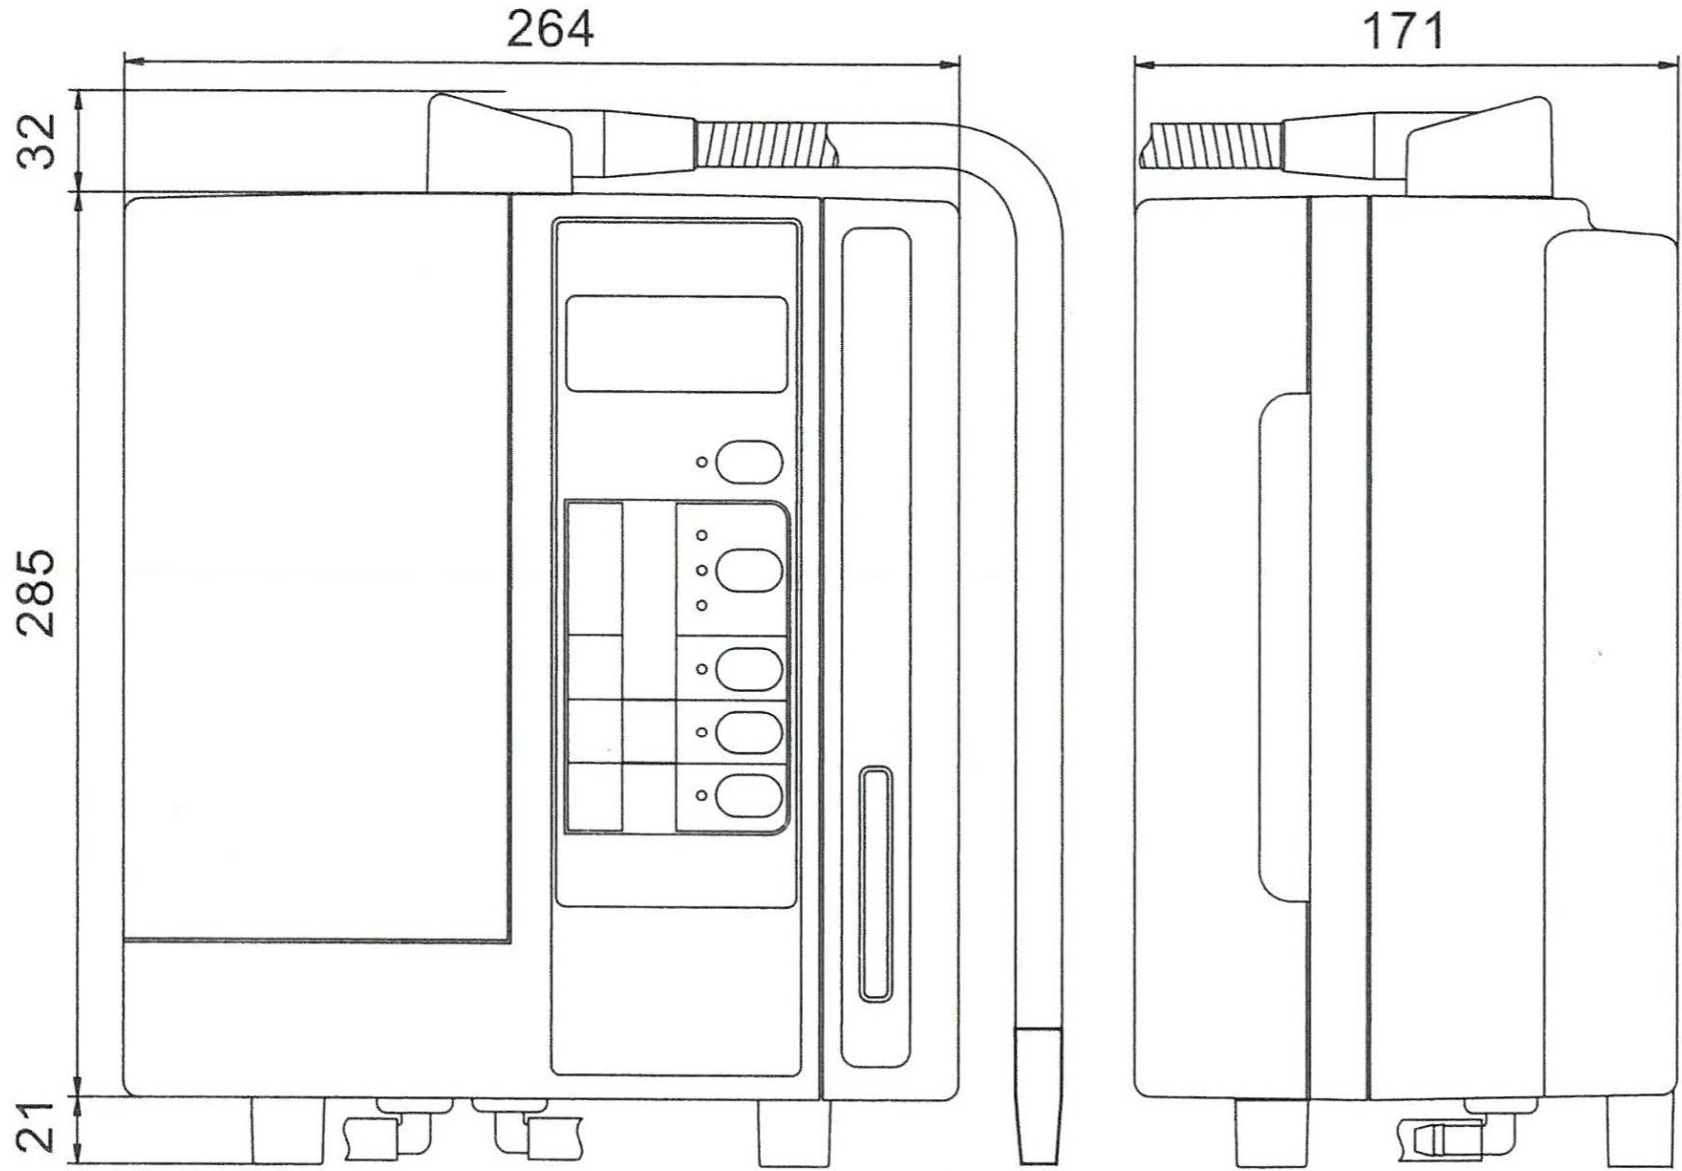

■ Scale drawing (mm)

Gross Weight : 6.3Kg