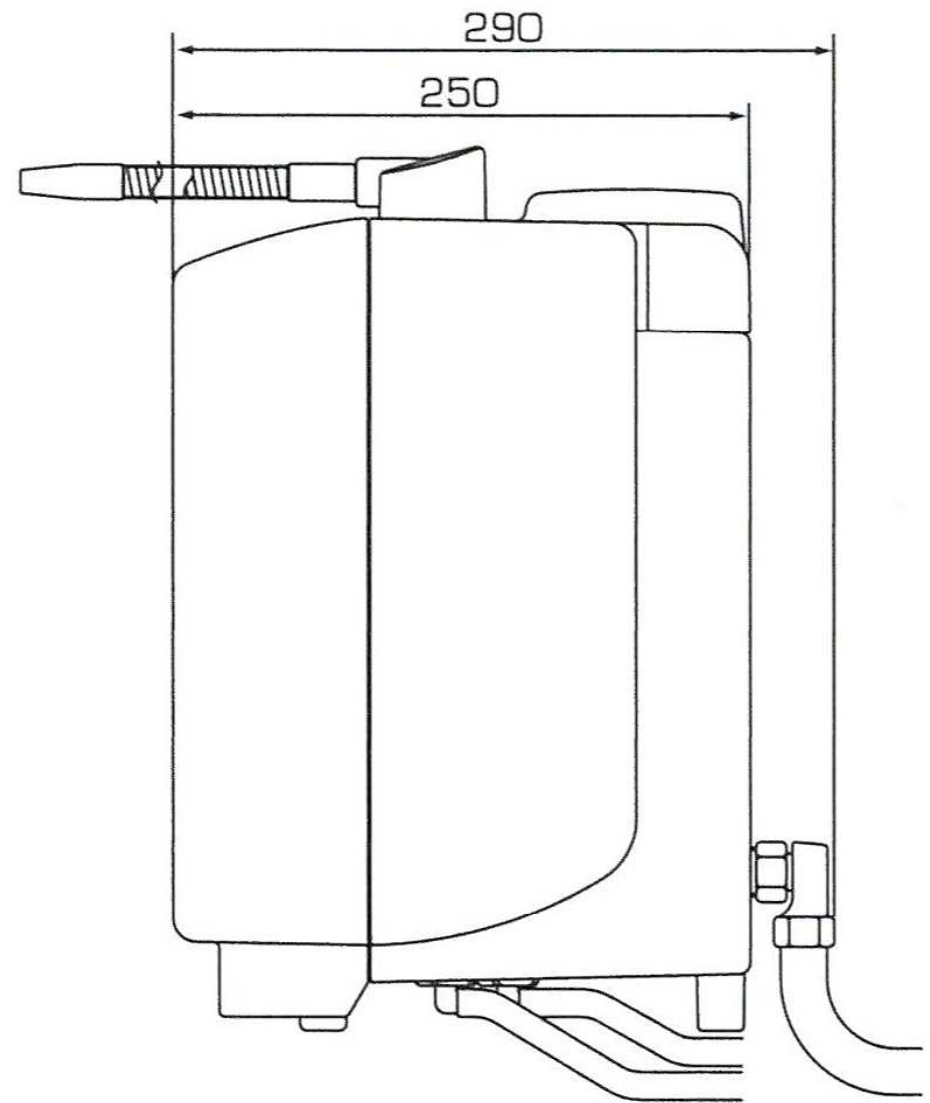

■ Scale drawing (mm) Super 501

Gross Weight : 10.2kg