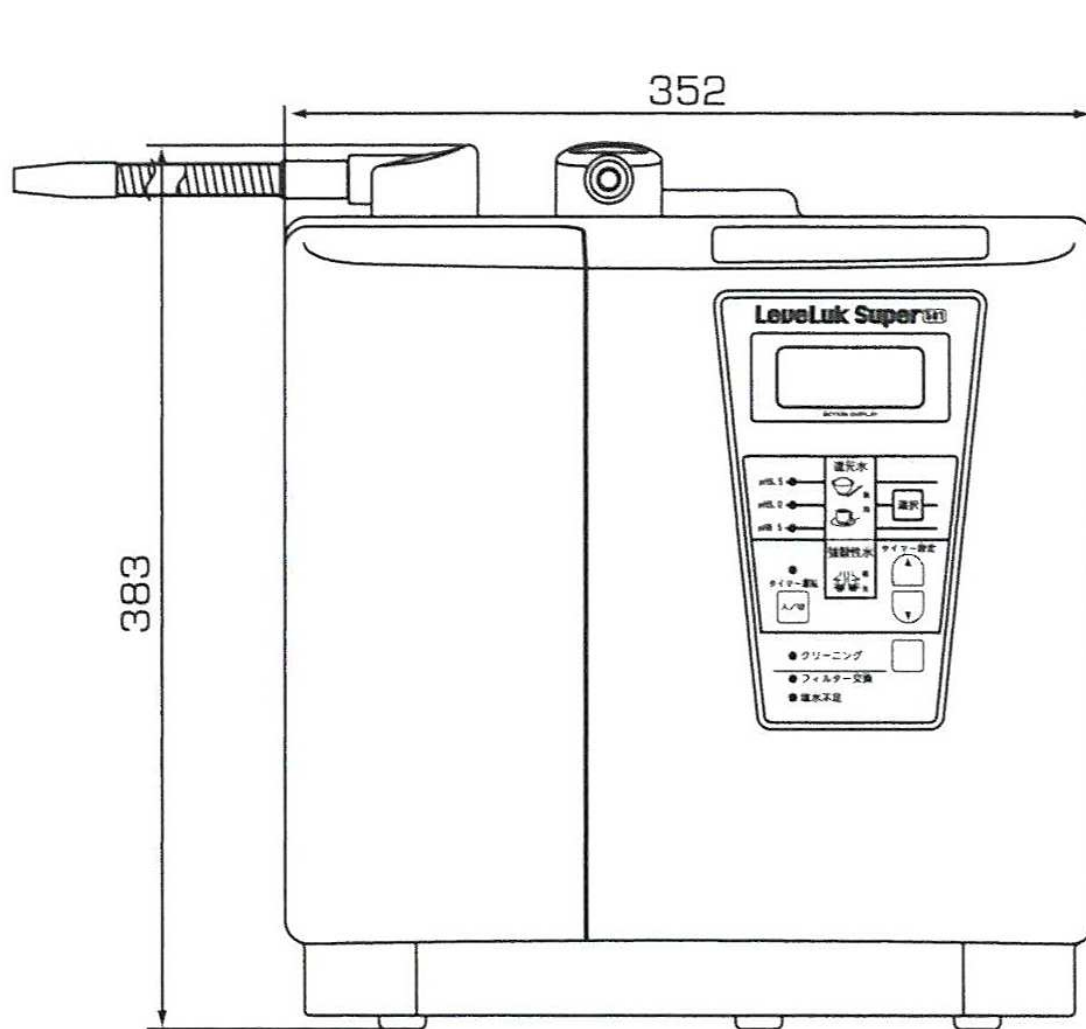

■ Scale drawing (mm) Super 501

Gross Weight : 10.2kg